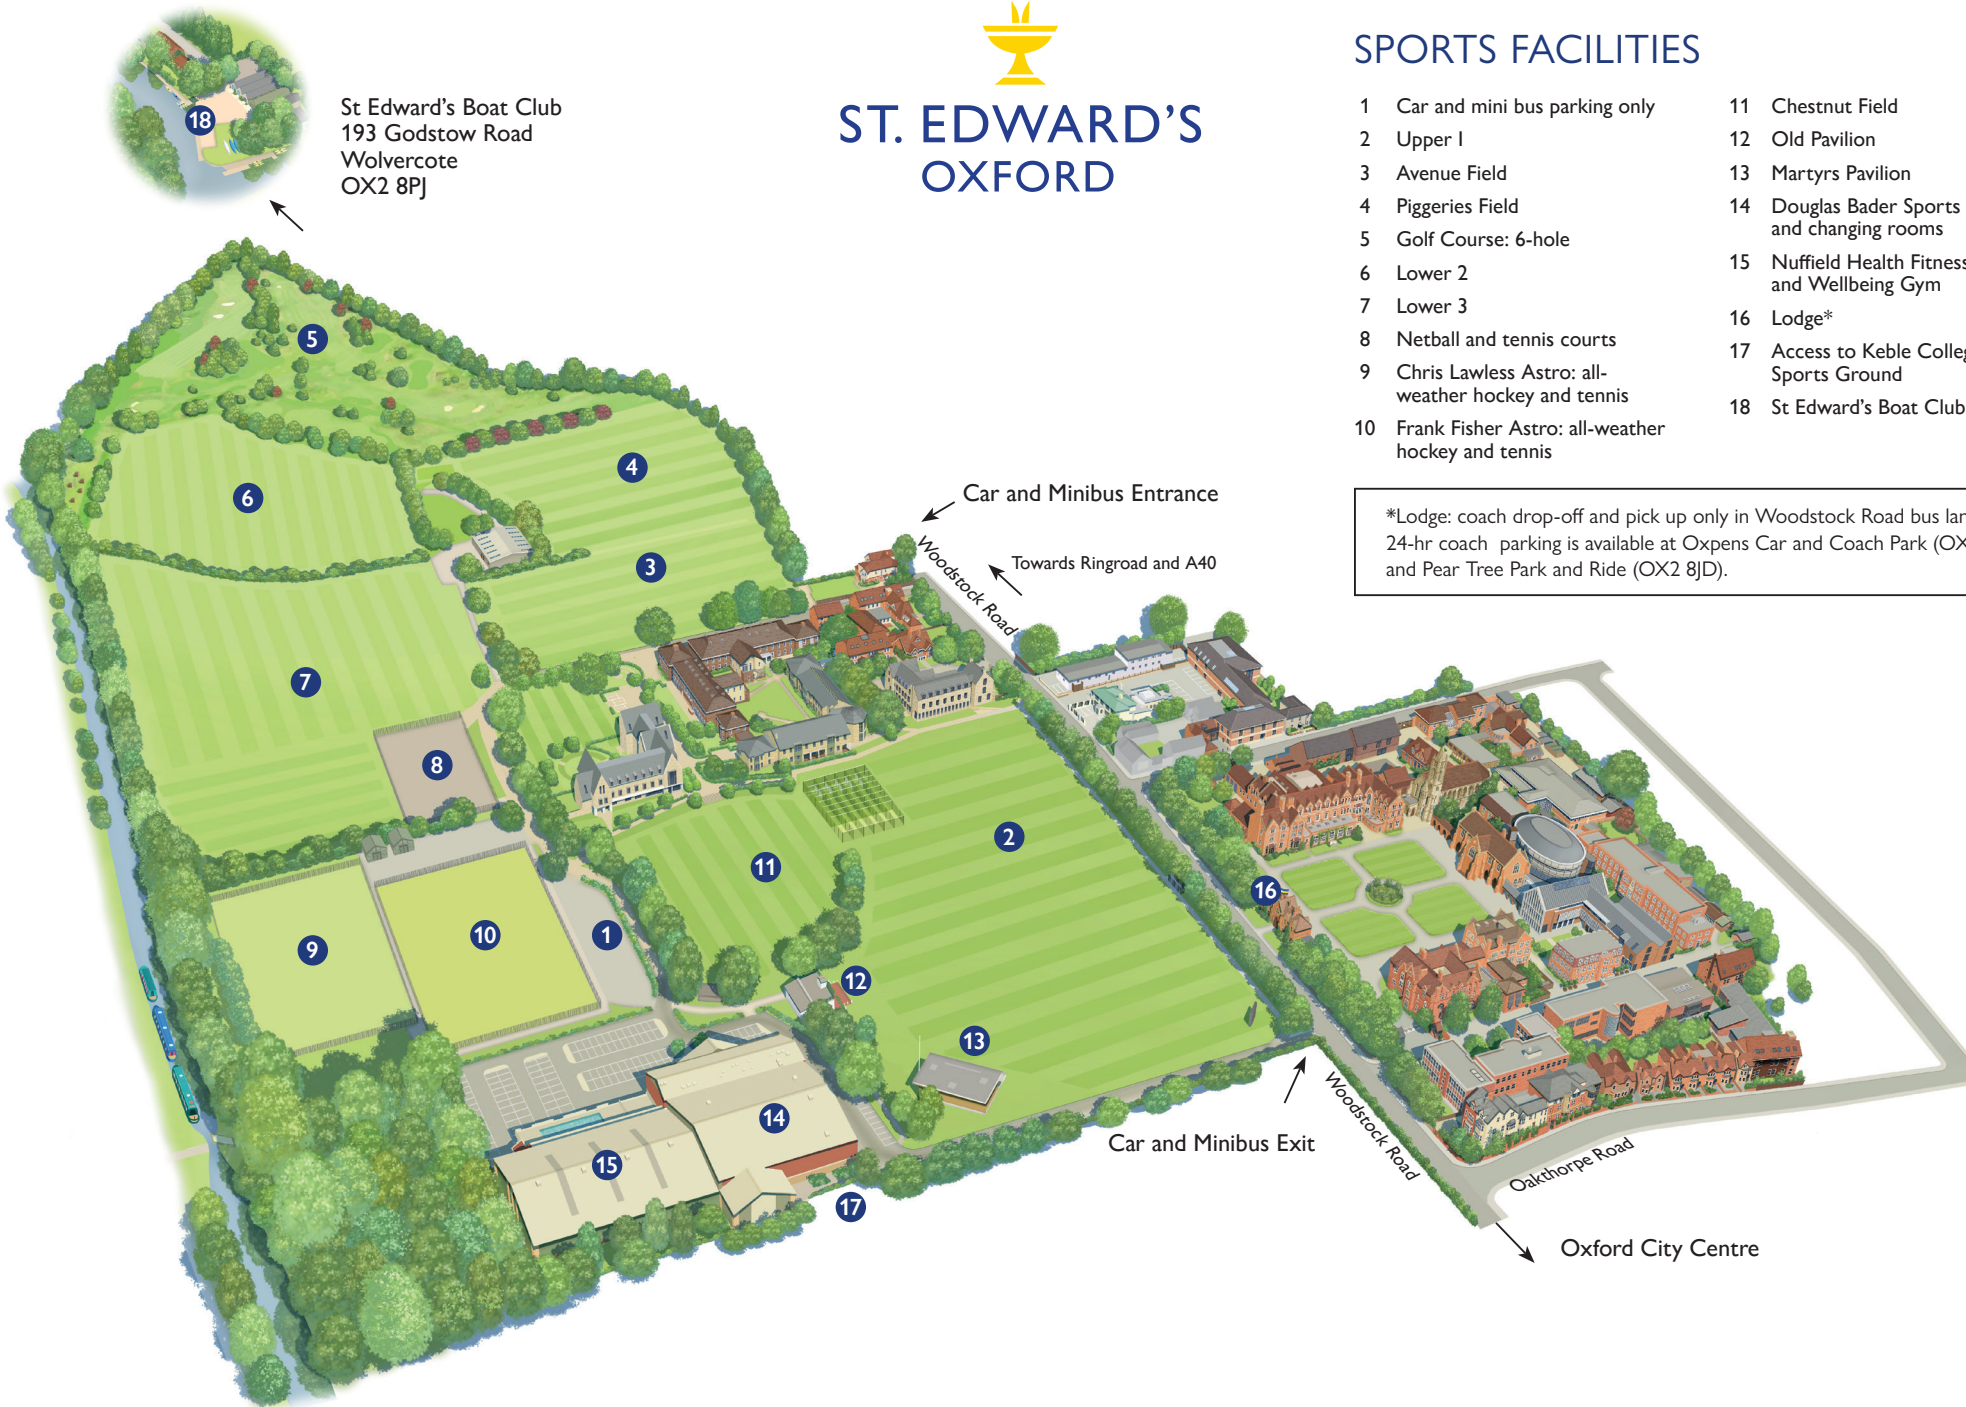

ST. EDWARD'S OXFORD

SPORTS FACILITIES

- | | |
|--|---|
| 1 Car and mini bus parking only | 11 Chestnut Field |
| 2 Upper I | 12 Old Pavilion |
| 3 Avenue Field | 13 Martyrs Pavilion |
| 4 Piggeries Field | 14 Douglas Bader Sports Hall and changing rooms |
| 5 Golf Course: 6-hole | 15 Nuffield Health Fitness and Wellbeing Gym |
| 6 Lower 2 | 16 Lodge* |
| 7 Lower 3 | 17 Access to Keble College Sports Ground |
| 8 Netball and tennis courts | 18 St Edward's Boat Club |
| 9 Chris Lawless Astro: all-weather hockey and tennis | |
| 10 Frank Fisher Astro: all-weather hockey and tennis | |

St Edward's Boat Club
193 Godstow Road
Wolvercote
OX2 8PJ

*Lodge: coach drop-off and pick up only in Woodstock Road bus lane.
24-hr coach parking is available at Oxpens Car and Coach Park (OX1 1RQ) and Pear Tree Park and Ride (OX2 8JD).